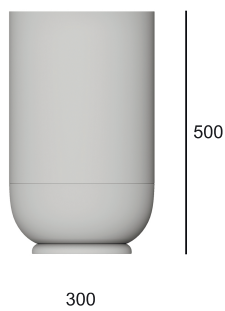

Hashtag: CFCT22-1.1

Material: natural veneer with gradient, enamel, glass.

Dimensions:
300x500(h) mm

Available: from the warehouse in Saint Petersburg.
Estimated delivery time – 90 days

Description: The Woodwell coffee table is a furniture of laconic design and eye-catching texture. The case is decorated with veneer of a gradient finish. There are three valuable types of wood to choose from. The table top is made of obsidian-colored glass. The table embodies elegance not only with the help of the exquisite decor.

Кофейный столик / Coffee table

размер 300x500(h) мм | sizes 300x500(h) mm

-
- Производитель на свое усмотрение и без дополнительных уведомлений вправе менять внешний вид и упаковку товара.
 - The manufacturer, at its own discretion and without any notice, has the right to change the appearance and packaging of the products.