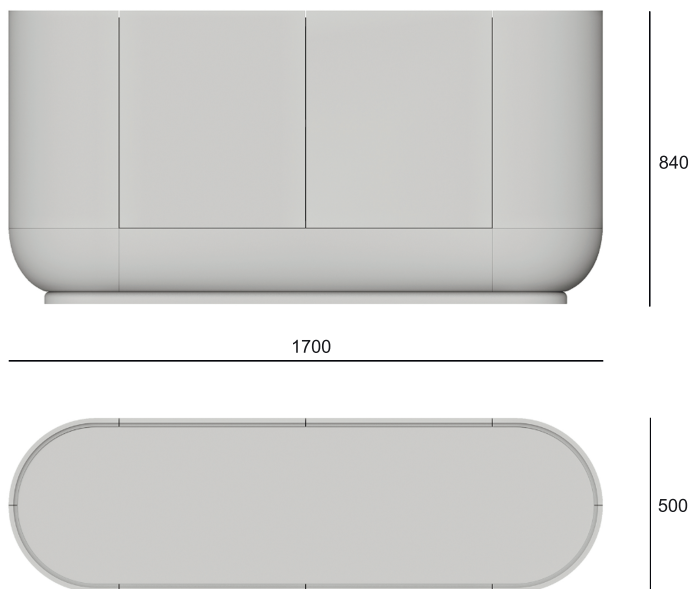

Hashtag: CFSB22-2.1

Material: natural veneer with gradient, enamel, new generation eco-leather on the shelves.

Dimensions:
1700x500x840(h) mm

Available: from the warehouse in Saint Petersburg.
Estimated delivery time – 90 days

Woodsmoke, FIFTYFOURMS

Комод / Sideboard

размер 1700x500x840(h) мм | sizes 1700x500x840(h) mm

-
- Производитель на свое усмотрение и без дополнительных уведомлений вправе менять внешний вид и упаковку товара.
 - The manufacturer, at its own discretion and without any notice, has the right to change the appearance and packaging of the products.