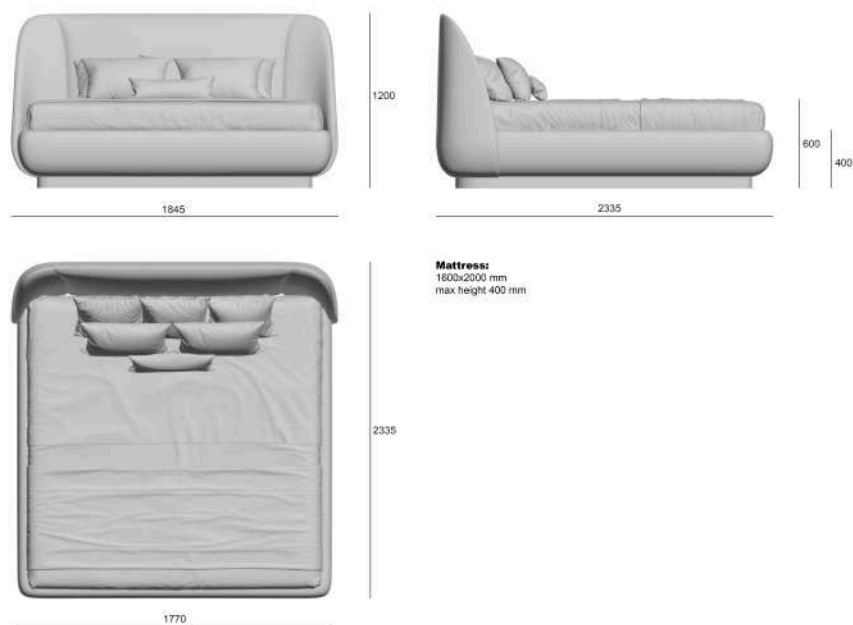

Hashtag: SFB22-3.4S

Material: bed with straight headboard, chenille upholstery, leather on the back of the headboard and plinth.

Bed dimensions:

1845x2335x1200(h) мм

2045x2335x1200(h) мм

2245x2335x1200(h) мм

Available: from the warehouse in Saint Petersburg.

Estimated delivery time – 90 days

Description:

The Vuelo bed is distinguished by soft headboards, a high mattress position and unique discreet colours. The smooth lines of the silhouette give the design a special elegance. Thanks to its well-balanced proportions the Vuelo bed will be an ideal addition to any interior. The bed is available in 6 colour variations and 3 sizes of orthopedic base: 160 x 200, 180 x 200, 200 x 200 cm.

Артикул | Hashtag: SFB22-3.6

велюр | velour SIC Tiffany Grey 16
кожа | leather Aida Black Ink

Vuelo, FIFTYFOURMS

Кровать с прямым изголовьем, мм | Bed with straight headboard, mm

размер ортопедического основания 1600x2000 | sizes of orthopedic base 1600x2000

размер ортопедического основания 1800x2000 | sizes of orthopedic base 1800x2000

Vuelo, FIFTYFOURMS

Кровать с прямым изголовьем, мм | Bed with straight headboard, mm

размер ортопедического основания 2000x2000 | sizes of orthopedic base 2000x2000