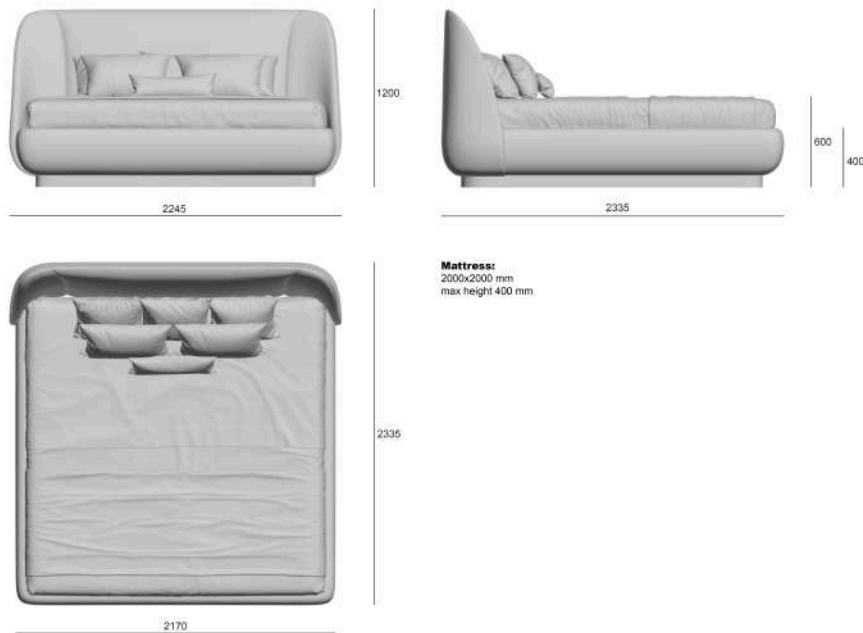

Hashtag: SFB22-3.4S

Material: bed with straight headboard, chenille upholstery, leather on the back of the headboard and plinth.

Bed dimensions:

1845x2335x1200(h) мм

2045x2335x1200(h) мм

2245x2335x1200(h) мм

Available: from the warehouse in Saint Petersburg.

Estimated delivery time – 90 days

Description:

The Vuelo bed is distinguished by soft headboards, a high mattress position and unique discreet colours. The smooth lines of the silhouette give the design a special elegance. Thanks to its well-balanced proportions the Vuelo bed will be an ideal addition to any interior. The bed is available in 6 colour variations and 3 sizes of orthopedic base: 160 x 200, 180 x 200, 200 x 200 cm.

Артикул | Hashtag: SFB22-3.6

велюр | velour SIC Tiffany Grey 16
кожа | leather Aida Black Ink

Vuelo, FIFTYFOURMS

Кровать с прямым изголовьем, мм | Bed with straight headboard, mm

размер ортопедического основания 1600x2000 | sizes of orthopedic base 1600x2000

размер ортопедического основания 1800x2000 | sizes of orthopedic base 1800x2000

Vuelo, FIFTYFOURMS

Кровать с прямым изголовьем, мм | Bed with straight headboard, mm

размер ортопедического основания 2000x2000 | sizes of orthopedic base 2000x2000