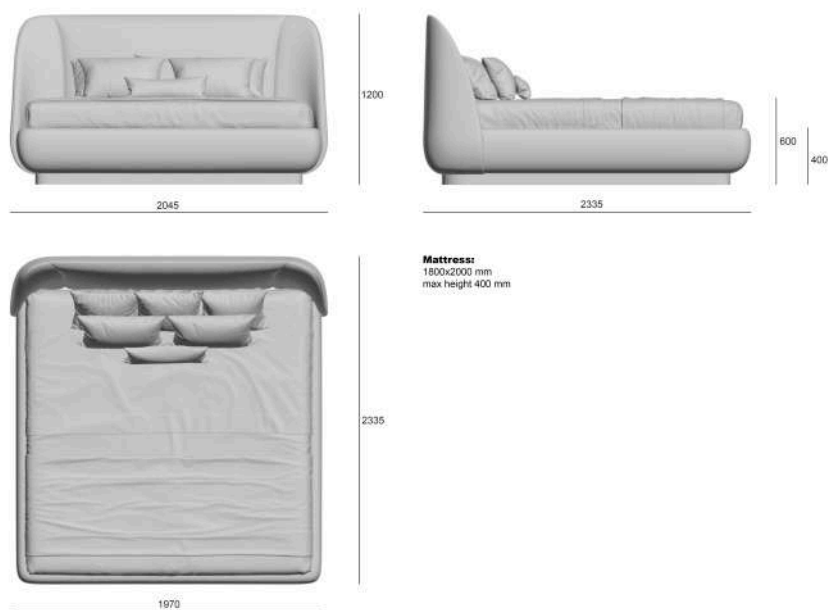

Hashtag: SFB22-3.4S

Material: bed with straight headboard, chenille upholstery, leather on the back of the headboard and plinth.

Bed dimensions:

1845x2335x1200(h) мм

2045x2335x1200(h) мм

2245x2335x1200(h) мм

Available: from the warehouse in Saint Petersburg.

Estimated delivery time – 90 days

Description:

The Vuelo bed is distinguished by soft headboards, a high mattress position and unique discreet colours. The smooth lines of the silhouette give the design a special elegance. Thanks to its well-balanced proportions the Vuelo bed will be an ideal addition to any interior. The bed is available in 6 colour variations and 3 sizes of orthopedic base: 160 x 200, 180 x 200, 200 x 200 cm.

Артикул | Hashtag: SFB22-3.6

велюр | velour SIC Tiffany Grey 16
кожа | leather Aida Black Ink

Vuelo, FIFTYFOURMS

Кровать с прямым изголовьем, мм | Bed with straight headboard, mm

размер ортопедического основания 1600x2000 | sizes of orthopedic base 1600x2000

размер ортопедического основания 1800x2000 | sizes of orthopedic base 1800x2000

Vuelo, FIFTYFOURMS

Кровать с прямым изголовьем, мм | Bed with straight headboard, mm

размер ортопедического основания 2000x2000 | sizes of orthopedic base 2000x2000