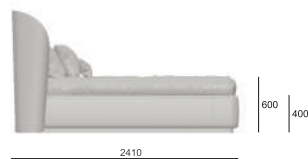

Hashtag: SFB22-1.BP(DL)

Material: bed with high decorative headboard, natural leather and velvet upholstery.

Bed dimensions:

3360x2410x1300(h) мм

3560x2410x1300(h) мм

3760x2410x1300(h) мм

Available: from the warehouse in Saint Petersburg.
Estimated delivery time – 90 days

Description:

With its solid dimensions, leather upholstered headboard, high seat and unique, subtle colour scheme, the Vida DeLuxe bed is a real eye-catcher. Vida DeLuxe is available in 3 orthopedic base sizes: 160 x 200, 180 x 200, 200 x 200 cm. The main upholstery material is premium Italian velour with a soft pile and pearl sheen.

размер ортопедического основания 1600x2000 | sizes of orthopedic base 1600x2000

Mattress:
1600x2000 mm
max height 450 mm

размер ортопедического основания 1800x2000 | sizes of orthopedic base 1800x2000

Mattress:
1800x2000 mm
max height 450 mm