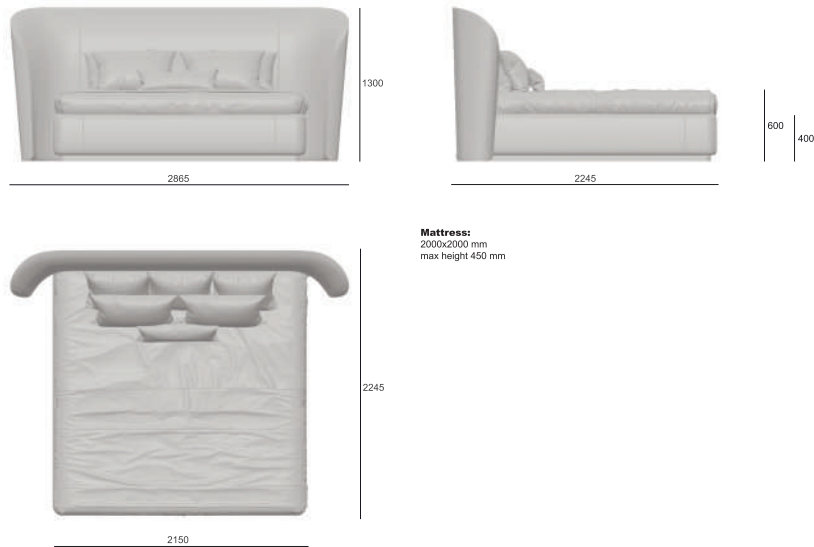

Description:

With its solid dimensions, leather upholstered headboard, high seat and unique, subtle colour scheme, the Vida Classic bed is a real eye-catcher. Vida Classic is available in 3 orthopedic base sizes: 160 x 200, 180 x 200, 200 x 200 cm. The main upholstery material is premium Italian velour with a soft pile and pearl sheen.

Кровать с высоким декоративным изголовьем | Bed with high decorative headboard

размер ортопедического основания 1600x2000 | sizes of orthopedic base 1600x2000

размер ортопедического основания 1800x2000 | sizes of orthopedic base 1800x2000

Vida Classic, FIFTYFOURMS

Кровать с высоким декоративным изголовьем | Bed with high decorative headboard

размер ортопедического основания 2000x2000 | sizes of orthopedic base 2000x2000

-
- Производитель на свое усмотрение и без дополнительных уведомлений вправе менять внешний вид и упаковку товара.
 - The manufacturer, at its own discretion and without any notice, has the right to change the appearance and packaging of the products.