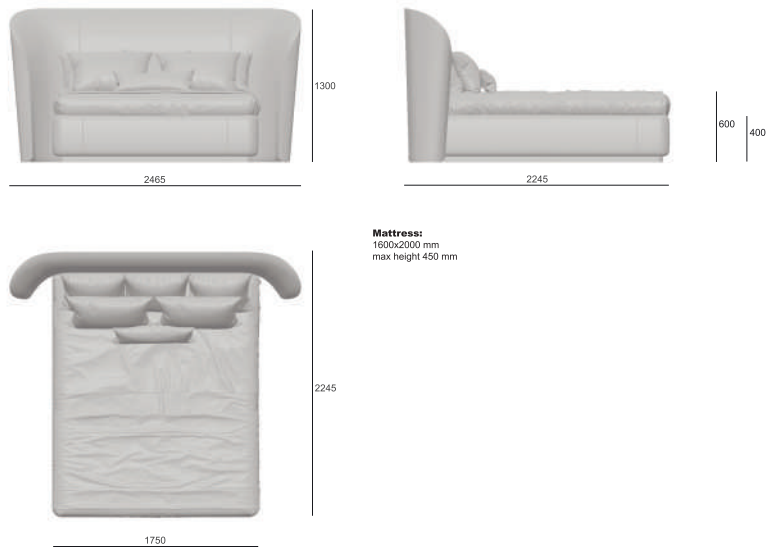

Description:

With its solid dimensions, leather upholstered headboard, high seat and unique, subtle colour scheme, the Vida Classic bed is a real eye-catcher. Vida Classic is available in 3 orthopedic base sizes: 160 x 200, 180 x 200, 200 x 200 cm. The main upholstery material is premium Italian velour with a soft pile and pearl sheen.

Кровать с высоким декоративным изголовьем | Bed with high decorative headboard

размер ортопедического основания 1600x2000 | sizes of orthopedic base 1600x2000

размер ортопедического основания 1800x2000 | sizes of orthopedic base 1800x2000