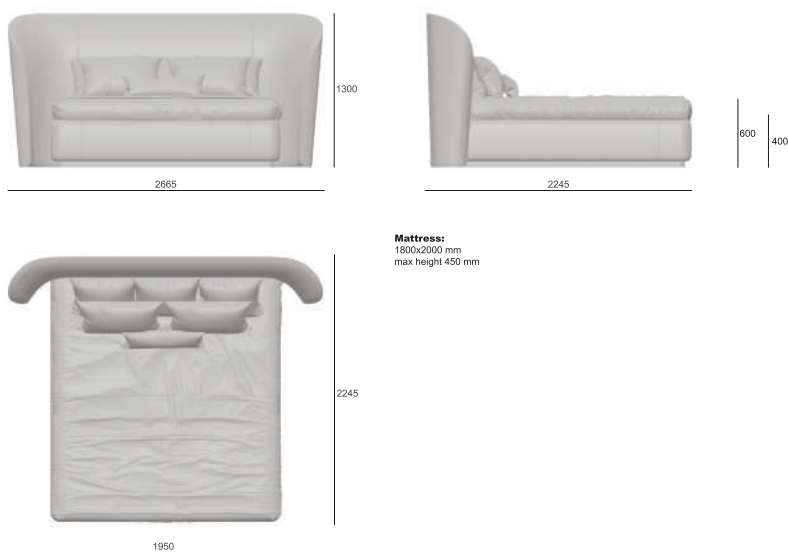

Description:

With its solid dimensions, leather upholstered headboard, high seat and unique, subtle colour scheme, the Vida Classic bed is a real eye-catcher. Vida Classic is available in 3 orthopedic base sizes: 160 x 200, 180 x 200, 200 x 200 cm. The main upholstery material is premium Italian velour with a soft pile and pearl sheen.

Кровать с высоким декоративным изголовьем | Bed with high decorative headboard

размер ортопедического основания 1600x2000 | sizes of orthopedic base 1600x2000

размер ортопедического основания 1800x2000 | sizes of orthopedic base 1800x2000