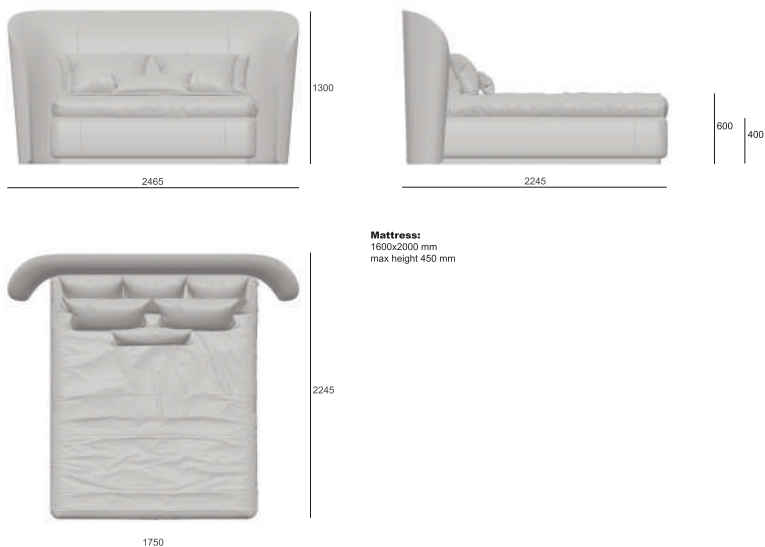

Description:

With its solid dimensions, leather upholstered headboard, high seat and unique, subtle colour scheme, the Vida Classic bed is a real eye-catcher. Vida Classic is available in 3 orthopedic base sizes: 160 x 200, 180 x 200, 200 x 200 cm. The main upholstery material is premium Italian velour with a soft pile and pearl sheen.

размер ортопедического основания 1600x2000 | sizes of orthopedic base 1600x2000

размер ортопедического основания 1800x2000 | sizes of orthopedic base 1800x2000

Vida Classic, FIFTYFOURMS

Кровать с высоким декоративным изголовьем | Bed with high decorative headboard