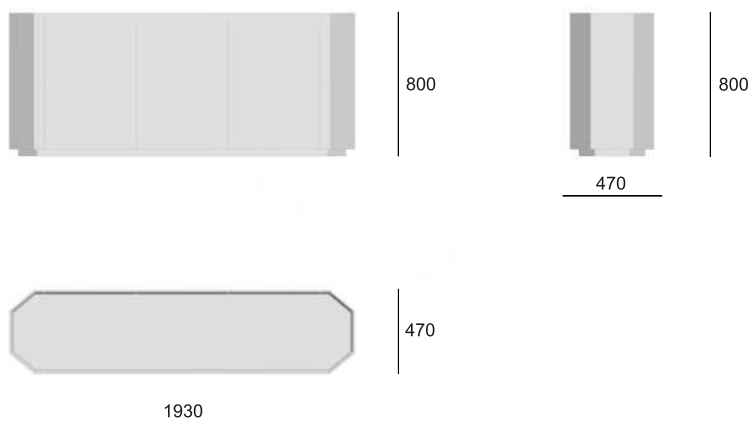

Hashtag: CFSB22-3.1

Material: natural veneer, black tinted glass.

Dimensions:
1930x470x800(h) mm

Available: from the warehouse in Saint Petersburg.
Estimated delivery time – 90 days

Description: The Vessel sideboard illustrates the role of lines in the silhouette and decor of the facade. Thanks to the unusual geometric shape and texture of the veneer that give expressiveness to a flat, even surface, the sideboard looks laconic, but not simple. Vessel perfectly copes with both the functional component, providing ample storage space, and the aesthetic — it will nobly decorate any room. The colors and textures of materials, as well as other visual characteristics of the product delivered to you, may differ from the colors and shades on the website. This is due to the peculiarities of the color rendering of the monitor / screen of your device, as well as the use of natural materials with a natural texture. The manufacturer reserves the right to change the appearance of the product without further notice.

Vessel, FIFTYFOURMS

Комод / Sideboard

Артикул | Hashtag: CFSB22-3.1

шпон | veneer Albero
шпон | veneer Anigre

Vessel, FIFTYFOURMS

Комод / Sideboard

размер 1930x470x800(h) мм | sizes 1930x470x800(h) mm

-
- Производитель на свое усмотрение и без дополнительных уведомлений вправе менять внешний вид и упаковку товара.
 - The manufacturer, at its own discretion and without any notice, has the right to change the appearance and packaging of the products.