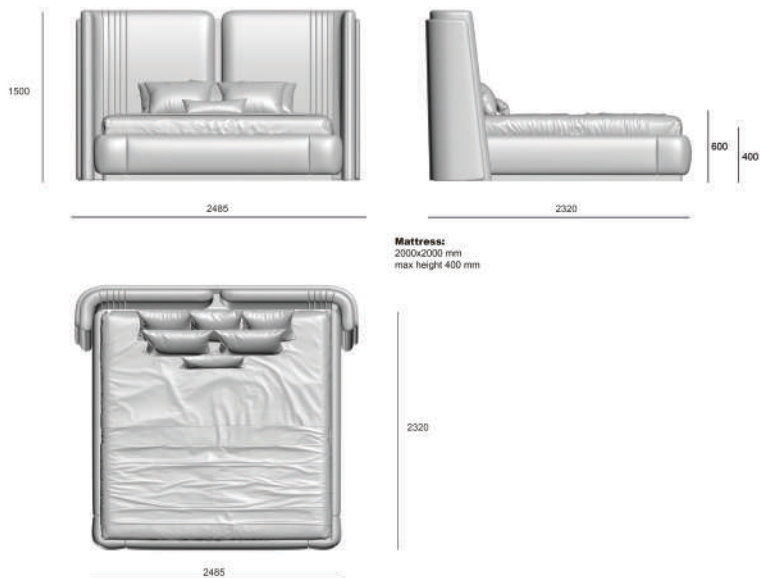

**Hashtag:** B24-3.001

**Material:** bouclé, genuine leather

**Bed dimensions:**

2085x2320x1500 (h) мм

2285x2320x1500 (h) мм

2485x2320x1500 (h) мм

**Available:** from the warehouse in Saint Petersburg.  
Estimated delivery time – 90 days

**Description:**

The Veloria bed combines the refined sophistication of leather with the delicate texture of bouclé to create a sense of timeless luxury. This bed becomes not just an interior element, but the centrepiece of a space where every touch has been considered to create an atmosphere of exceptional comfort. Veloria is available in 3 orthopaedic base sizes: 160 x 200, 180 x 200, 200 x 200 cm.

# Veloria

Кровать | Bed

размер ортопедического основания 2000x2000 | sizes of orthopedic base 2000x2000

- 
- Производитель на свое усмотрение и без дополнительных уведомлений вправе менять внешний вид и упаковку товара.
  - The manufacturer, at its own discretion and without any notice, has the right to change the appearance and packaging of the products.