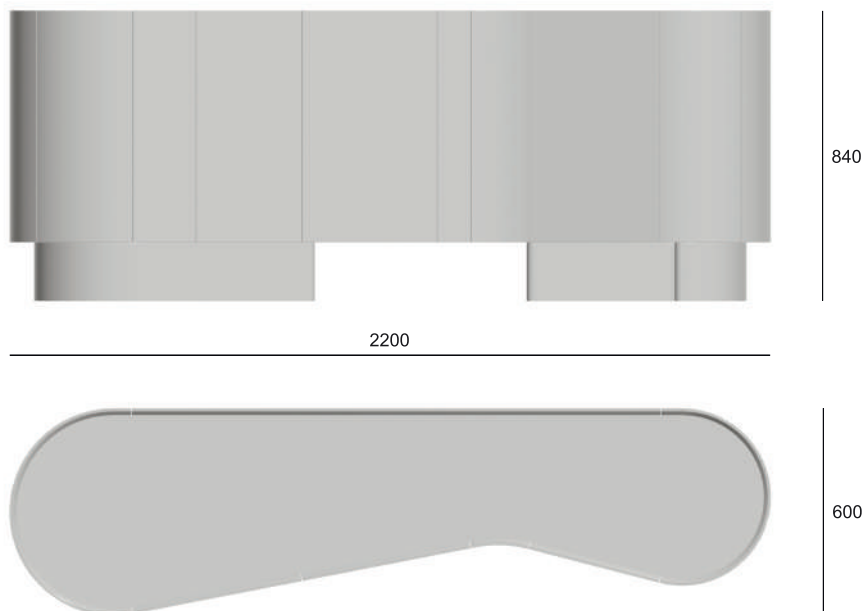

Sue

Комод / Sideboard

Артикул: CFSB22-3.1

Материалы: замша, эмаль, столешница из тонированного стекла

Габариты:
2200x600x840(h) мм

Под заказ: на производстве в Санкт-Петербурге.
Срок поставки: 90 дней

Описание:

Hashtag: CFSB22-3.1

Material: suede, enamel, tinted glass tabletop

Dimensions:
2200x600x840(h) mm

Available: from the warehouse in Saint Petersburg.
Estimated delivery time – 90 days

Description:

The Sue sideboard is a model that combines refined lines with functional storage. Thanks to its soft, calibrated shapes, unique geometry and the use of high-quality materials, this designer sideboard will create an oasis of comfort and elegance in any room. With endless aesthetic possibilities, this piece of furniture is characterised by the fact that the tactile sensations are the most important part of its design. Available in different colours.

Sue, FIFTYFOURMS

Комод / Sideboard

размер 2200x600x840(h) мм | sizes 2200x600x840(h) mm

-
- Производитель на свое усмотрение и без дополнительных уведомлений вправе менять внешний вид и упаковку товара.
 - The manufacturer, at its own discretion and without any notice, has the right to change the appearance and packaging of the products.