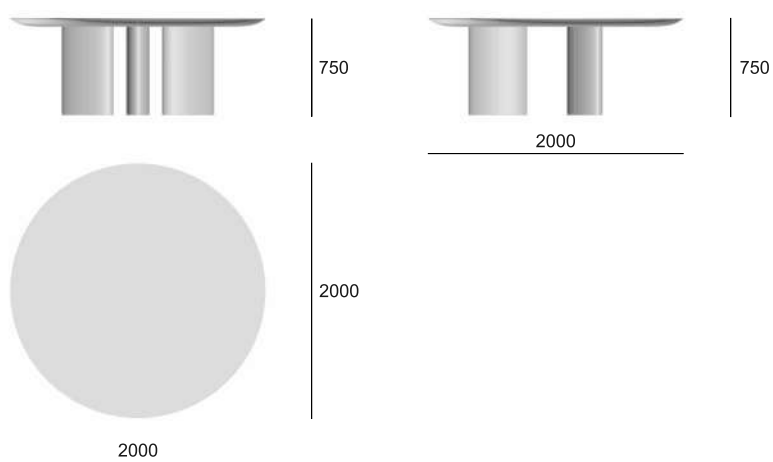

# Shamrock, FIFTYFOURMS

Стол / Table

размер 1600x1600x750 | sizes 1600x1600x750

размер 1800x1800x750 | sizes 1800x1800x750

---

# Shamrock, FIFTYFOURMS

Стол / Table

размер 2000x2000x750 | sizes 2000x2000x750

- 
- Производитель на свое усмотрение и без дополнительных уведомлений вправе менять внешний вид и упаковку товара.
  - The manufacturer, at its own discretion and without any notice, has the right to change the appearance and packaging of the products.