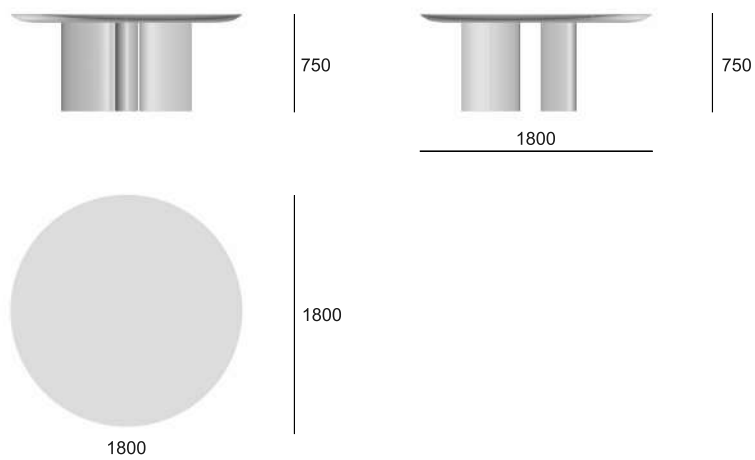

# Shamrock, FIFTYFOURMS

Стол / Table

размер 1600x1600x750 | sizes 1600x1600x750

размер 1800x1800x750 | sizes 1800x1800x750

---

# Shamrock, FIFTYFOURMS

Стол / Table

размер 2000x2000x750 | sizes 2000x2000x750

- 
- Производитель на свое усмотрение и без дополнительных уведомлений вправе менять внешний вид и упаковку товара.
  - The manufacturer, at its own discretion and without any notice, has the right to change the appearance and packaging of the products.