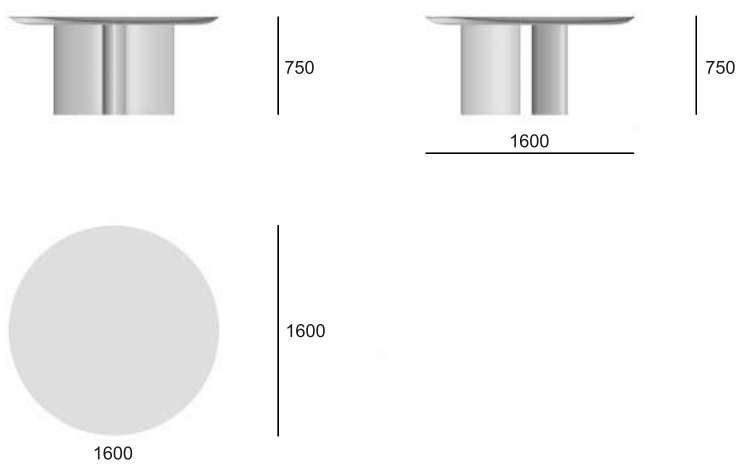

# Shamrock, FIFTYFOURMS

Стол / Table

размер 1600x1600x750 | sizes 1600x1600x750

размер 1800x1800x750 | sizes 1800x1800x750

---

# Shamrock, FIFTYFOURMS

Стол / Table

размер 2000x2000x750 | sizes 2000x2000x750

- 
- Производитель на свое усмотрение и без дополнительных уведомлений вправе менять внешний вид и упаковку товара.
  - The manufacturer, at its own discretion and without any notice, has the right to change the appearance and packaging of the products.