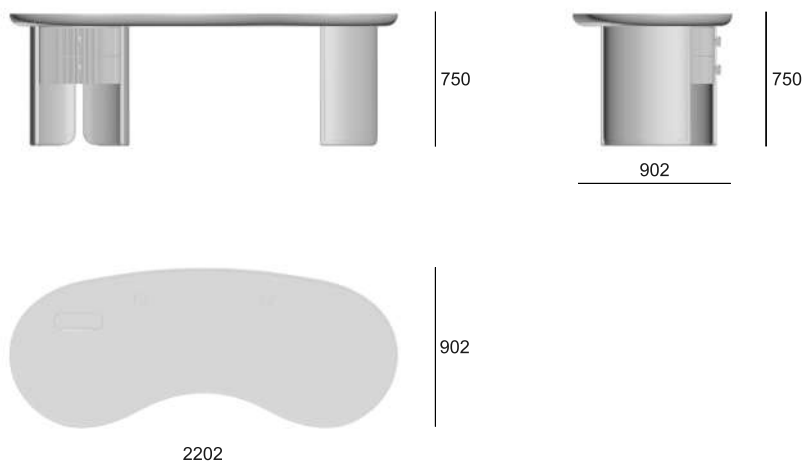

Petal, FIFTYFOURMS

Стол письменный / Office desk

размер 2202x902x750 | sizes 2202x902x750

1. ---
2. Производитель на свое усмотрение и без дополнительных уведомлений вправе менять внешний вид и упаковку товара.
   - The manufacturer, at its own discretion and without any notice, has the right to change the appearance and packaging of the products.