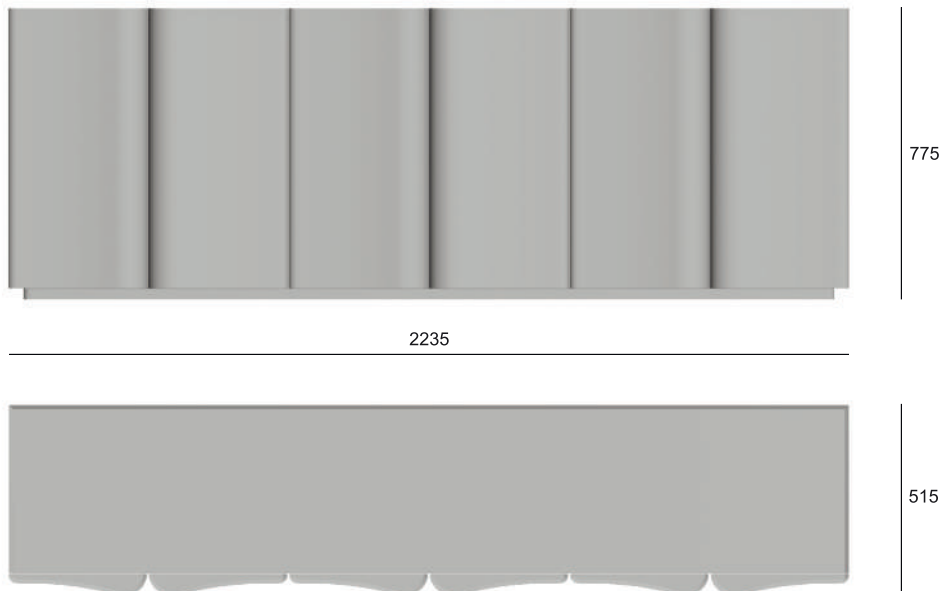

Onda, FIFTYFOURMS

Комод / Sideboard

размер 2235x515x775(h) мм | sizes 2235x515x775(h) mm

1. ---
2. Производитель на свое усмотрение и без дополнительных уведомлений вправе менять внешний вид и упаковку товара.
   - The manufacturer, at its own discretion and without any notice, has the right to change the appearance and packaging of the products.