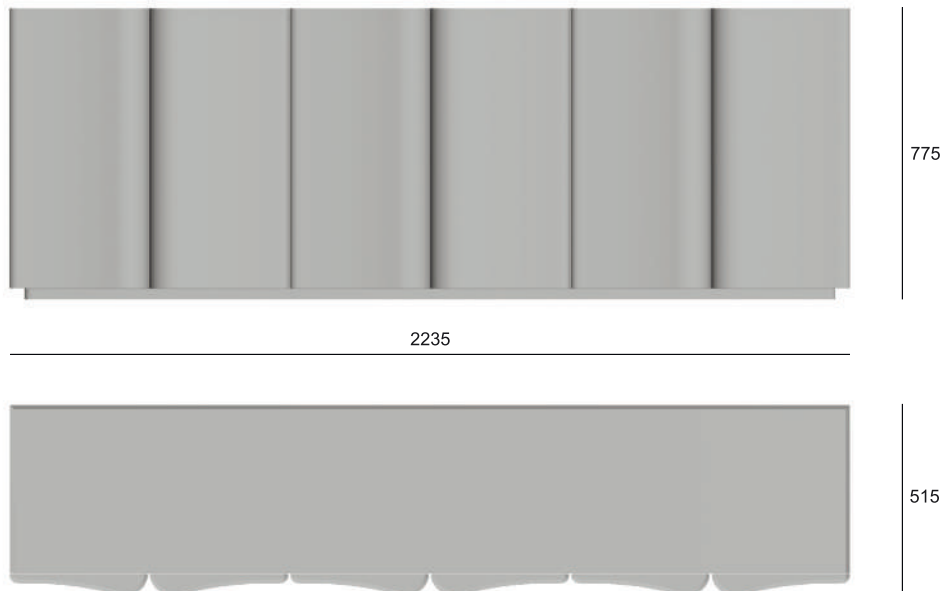

Hashtag: CFSB22-4.1

Material: suede, enamel, genuine leather on the shelves.

Dimensions:
2235x515x775(h) mm

Available: from the warehouse in Saint Petersburg.
Estimated delivery time – 90 days

Description:
The Onda dresser is a perfect symbiosis of art and functionality. The smooth, richly curved design makes Onda a versatile piece for any room. Available in six colours, the front and shelves can also be finished in leather or suede. And its spaciousness will please those looking for furniture with optimal storage capacity. The colors and textures of materials, as well as other visual characteristics of the product delivered to you, may differ from the colors and shades on the website. This is due to the peculiarities of the color rendering of the monitor / screen of your device, as well as the use of natural materials with a natural texture. The manufacturer reserves the right to change the appearance of the product without further notice.

Onda, FIFTYFOURMS

Комод / Sideboard

размер 2235x515x775(h) мм | sizes 2235x515x775(h) mm

-
- Производитель на свое усмотрение и без дополнительных уведомлений вправе менять внешний вид и упаковку товара.
 - The manufacturer, at its own discretion and without any notice, has the right to change the appearance and packaging of the products.