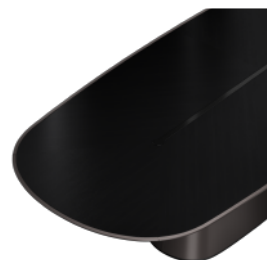

Артикул | Hashtag: CFDT23-3.1.2.2

шпон | veneer Anegri 01.051
кожа | leather Aida Grey 1616