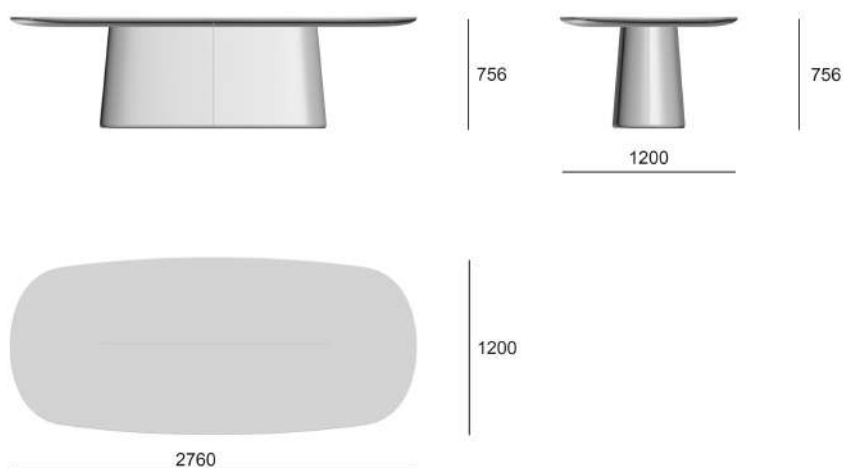

Hashtag: CFDT23-3.1.1.1

Material: natural veneer, leather, base - solid wood, enamel.

Dimensions:
2760x1200x756(h) mm

Available: from the warehouse in Saint Petersburg.
Estimated delivery time – 90 days

Description:

Артикул | Hashtag: CFDT23-3.1.2.2

шпон | veneer Aningre
кожа | leather Grey_(A)

Артикул | Hashtag: CFDT23-3.1.2.3

шпон | veneer Ebony Notte
кожа | leather Grey_(A)

Metaform Uno, FIFTYFOURMS

Стол / Table

размер 2760x1200x756 | sizes 2760x1200x756