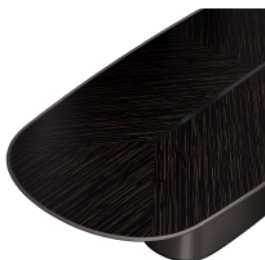

Артикул | Hashtag: CFDT23-3.1.2.3

шпон | veneer Ebony Notte
кожа | leather Grey_(A)