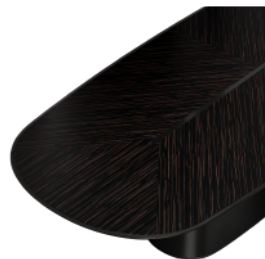

Артикул | Hashtag: CFDT23-3.1.1.3

шпон | veneer Ebony Notte
кожа | leather Black_(PL)