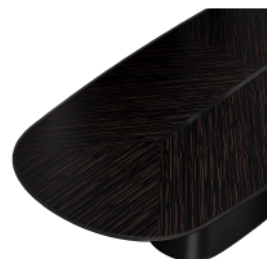

Артикул | Hashtag: CFDT23-3.1.1.3

шпон | veneer Ebony MN28_021
кожа | leather Aida Black ink 1618