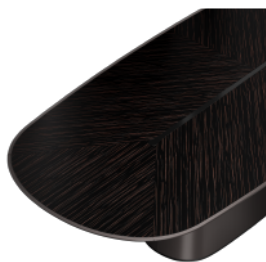

Артикул | Hashtag: CFDT23-3.1.2.3

шпон | veneer Ebony MN28_021
кожа | leather Aida Grey 1616