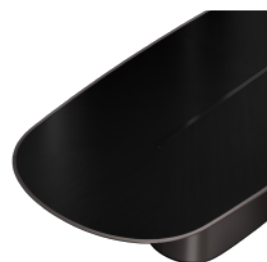

Артикул | Hashtag: CFDT23-3.1.2.2

шпон | veneer Anegri 01.051
кожа | leather Aida Grey 1616