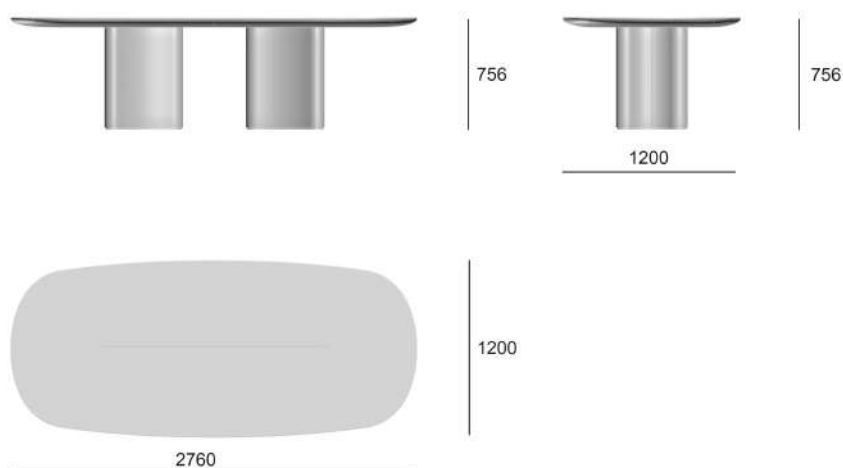

Hashtag: CFDT23-3.2.1.1

Material: natural veneer, leather, enamel.

Dimensions:

2760x1200x756(h) mm

Available: from the warehouse in Saint Petersburg.
Estimated delivery time – 90 days

Description:

The Metaform Duo table is a modern solution for your interior. Smooth lines and soft shapes enhance the beauty of carefully selected materials, giving the table character and modernity. The legs are upholstered in leather, the seams are decorated with decorative stitching, and the table top is veneered in fine wood in a variety of colours.

Metaform Duo, FIFTYFOURMS

Стол / Table

размер 2760x1200x756 | sizes 2760x1200x756

-
- Производитель на свое усмотрение и без дополнительных уведомлений вправе менять внешний вид и упаковку товара.
 - The manufacturer, at its own discretion and without any notice, has the right to change the appearance and packaging of the products.