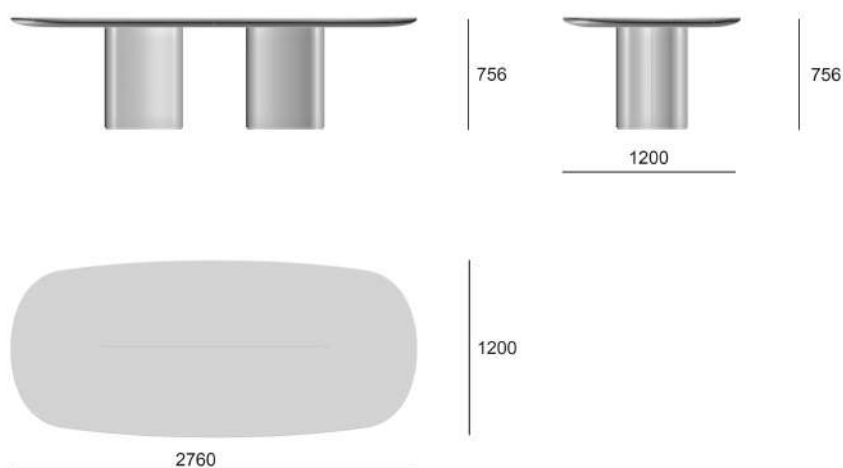

Hashtag: CFDT23-3.2.1.1

Material: natural veneer, leather, enamel.

Dimensions:

2760x1200x756(h) mm

Available: from the warehouse in Saint Petersburg.
Estimated delivery time – 90 days

Description:

The Metaform Duo table is a modern solution for your interior. Smooth lines and soft shapes enhance the beauty of carefully selected materials, giving the table character and modernity. The legs are upholstered in leather, the seams are decorated with decorative stitching, and the table top is veneered in fine wood in a variety of colours.

Артикул | Hashtag: CFDT23-3.2.2.2

шпон | veneer Aningre
кожа | leather Grey_(A)

Артикул | Hashtag: CFDT23-3.2.2.3

шпон | veneer Ebony Notte
кожа | leather Grey_(A)

Metaform Duo, FIFTYFOURMS

Стол / Table

размер 2760x1200x756 | sizes 2760x1200x756