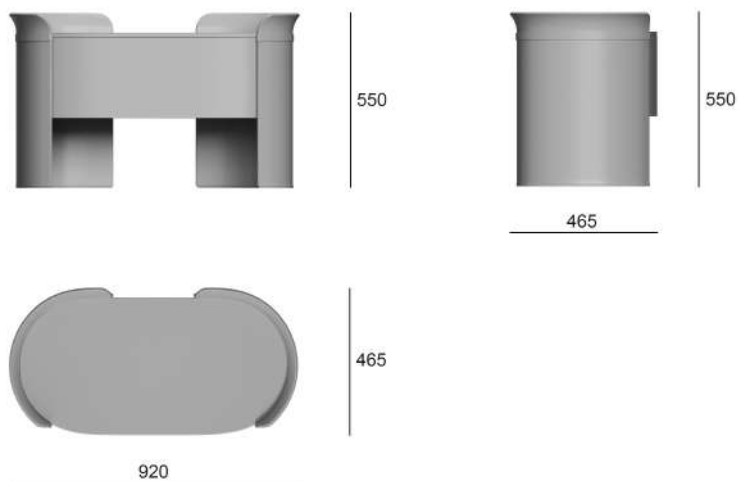

Lily DeLuxe, FIFTYFOURMS

Прикроватная тумба/ Bedside table

1. ---
2. Производитель на свое усмотрение и без дополнительных уведомлений вправе менять внешний вид и упаковку товара.
   - The manufacturer, at its own discretion and without any notice, has the right to change the appearance and packaging of the products.