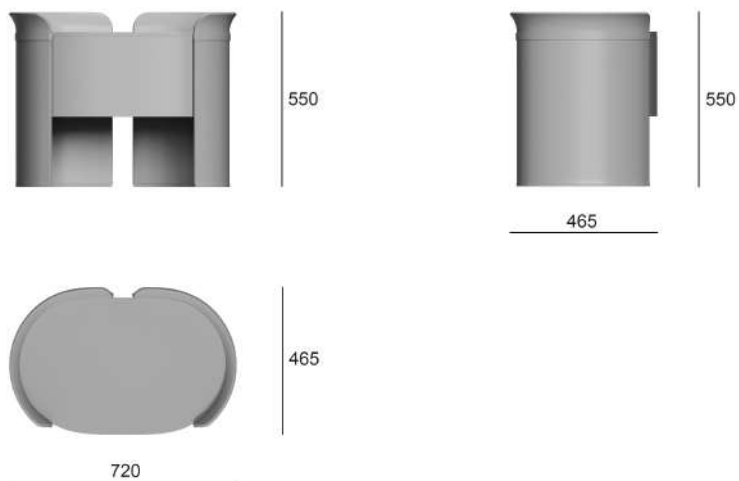

Lily, FIFTYFOURMS

Прикроватная тумба/ Bedside table

1. ---
2. Производитель на свое усмотрение и без дополнительных уведомлений вправе менять внешний вид и упаковку товара.
   - The manufacturer, at its own discretion and without any notice, has the right to change the appearance and packaging of the products.