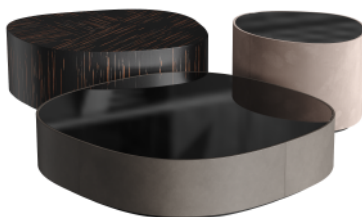

Артикул | Hashtag:

CFMT23-4.2/s/1(S)
CFMT23-4.1/w (M)
CFMT23-4.2/L/1(L)

замша | suede TD_c_2
шпон | veneer Ebony BN
кожа | leather Grey_(A)