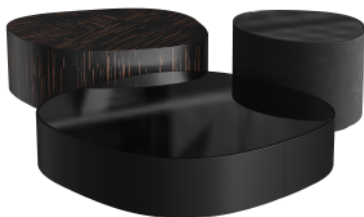

Артикул | Hashtag:

CFMT23-4.4/s/1(S)
CFMT23-4.1/w (M)
CFMT23-4.4/L/1(L)

замша | suede TD_l_23
шпон | veneer Ebony BN
кожа | leather Black_(PL)