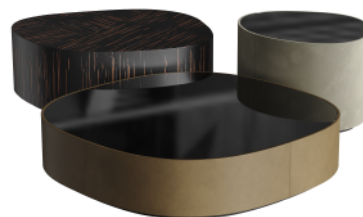

Артикул | Hashtag:

CFMT23-4.3/s/1(S)
CFMT23-4.1/w (M)
CFMT23-4.3/L/1(L)

замша | suede TD_c_30
шпон | veneer Ebony BN
кожа | leather Spruce_(A)