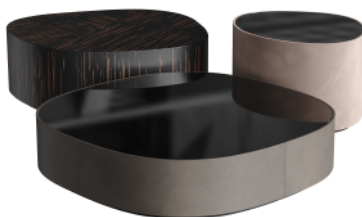

Артикул | Hashtag:

CFMT23-4.2/s/1(S)
CFMT23-4.1/w (M)
CFMT23-4.2/L/1(L)

замша | suede Textil data club 2
шпон | veneer Woodstok Эбен MN.28.021
кожа | leather Aida Grey 1616