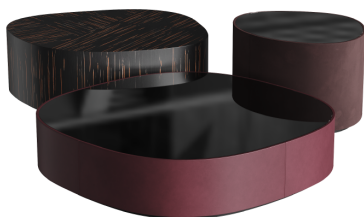

**Description:** The Elemento coffee table range is characterised by soft, natural lines, fine materials and unconventional shapes.

The play of contrasts between the surfaces and the subtle, muted tones in the finish of the products make it easy to integrate into a wide range of colour schemes. This set of three tables is perfect for both domestic and commercial interiors. Available in a range of colours. Made to order.

# Elemento, FIFTYFOURMS

Журнальные столики / Coffee tables

**Артикул | Hashtag:**

CFMT23-4.1/s/1(S)  
CFMT23-4.1/w (M)  
CFMT23-4.1/L/1(L)

---

**замша | suede** Textil data club 11  
**шпон | veneer** Woodstok Эбен MN.28.021  
**кожа | leather** Aida Blackberry 1608