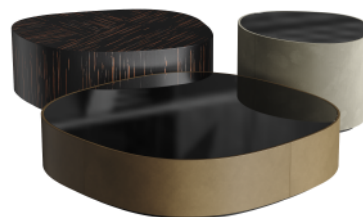

Артикул | Hashtag:

CFMT23-4.3/s/1(S)
CFMT23-4.1/w (M)
CFMT23-4.3/L/1(L)

замша | suede Textil data club 30
шпон | veneer Woodstok Эбен MN.28.021
кожа | leather Aida Spryce 1610