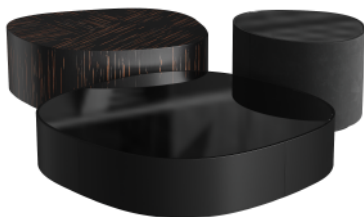

Артикул | Hashtag:

CFMT23-4.4/s/1(S)
CFMT23-4.1/w (M)
CFMT23-4.4/L/1(L)

замша | suede Textil Data Idol 2.0 \23
шпон | veneer Woodstok Эбен MN.28.021
кожа | leather Aida Black Ink 1618