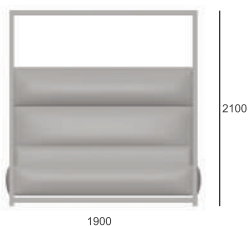

размер ортопедического основания 1800x2000 | sizes of orthopedic base 1800x2000