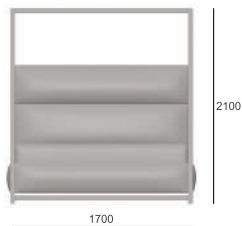

Hashtag: SFB22-2.1

Material: headboard and base - in velour finish, and the metal frame upholstered in natural leather.

Bed dimensions:

1700x2170x2100(h) мм

1900x2170x2100(h) мм

2100x2170x2100(h) мм

Available: from the warehouse in Saint Petersburg.

Mattress:
1600x2000 mm
max height 400 mm

размер ортопедического основания 1800x2000 | sizes of orthopedic base 1800x2000

Mattress:
1800x2000 mm
max height 400 mm

Cubo, FIFTYFOURMS

Кровать с балдахином | Canopy bed

размер ортопедического основания 2000x2000 | sizes of orthopedic base 2000x2000

Mattress:
2000x2000 mm
max height 400 mm