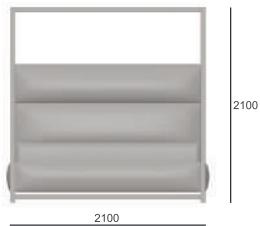

Cubo, FIFTYFOURMS

Кровать с балдахином | Canopy bed

размер ортопедического основания 2000x2000 | sizes of orthopedic base 2000x2000

Mattress:
2000x2000 mm
max height 400 mm