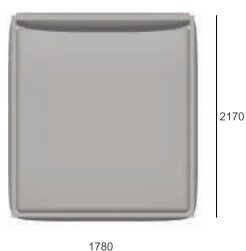

Mattress:
1600x2000 mm
max height 400 mm