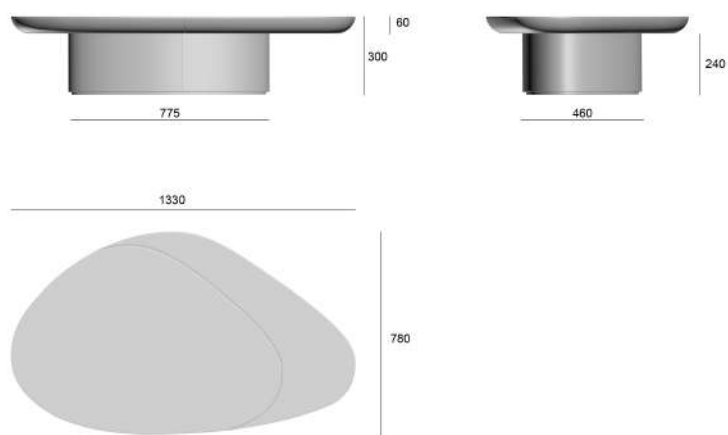

Hashtag: MT24-04.003M / MT24-04.010L

Material: leather, tinted glass, veneer.

Dimensions:
1070x600x400(М) | 1330x780x300(L) mm

Available: from the warehouse in Saint Petersburg.
Estimated delivery time – 90 days

Артикул | Hashtag:
MT24-04.009L

шпон | veneer Bird's Eye Maple
кожа | leather Flour_(PL)

Concordia L, FIFTYFOURMS

Журнальный столик | Coffee table

1330x780x300 мм | 1330x780x300 mm

-
- Производитель на свое усмотрение и без дополнительных уведомлений вправе менять внешний вид и упаковку товара.
 - The manufacturer, at its own discretion and without any notice, has the right to change the appearance and packaging of the products.