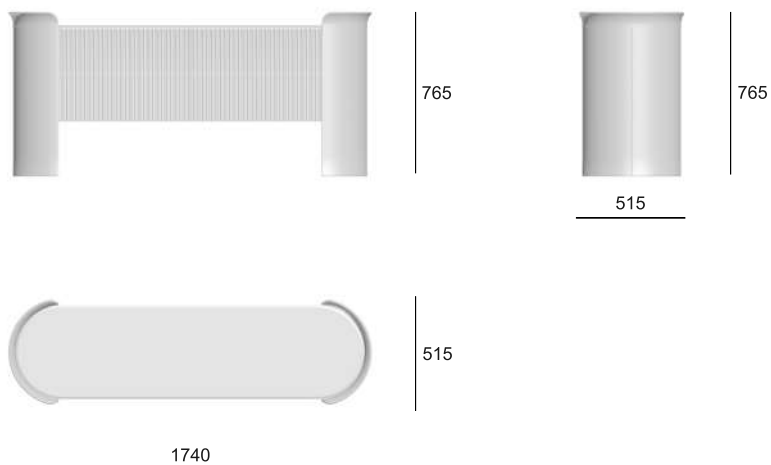

Hashtag: CFSB22-1.AU

Material: suede, leather, glass

Dimensions:

1740x515x765(h) mm

Available: from the warehouse in Saint Petersburg.

Estimated delivery time – 90 days

Description:

The Bloom sideboard from the Bed of Roses collection is a harmonious combination of natural leather and suede, a wooden case with elaborately carved flutes, and obsidian—colored glass. The design is a spectacular symbiosis of organic, smooth shapes and functionality. The doors of four sections open with a light push due to the soft and silent running of the guides, the inner surfaces of the sections are decorated with leather. Bloom is available in four color schemes and fits perfectly with all the items of the Bed of Roses and Blossoms collections.

Комод / Sideboard

размер 1740x515x765(h) мм | sizes 1740x515x765(h) mm

-
- Производитель на свое усмотрение и без дополнительных уведомлений вправе менять внешний вид и упаковку товара.
 - The manufacturer, at its own discretion and without any notice, has the right to change the appearance and packaging of the products.