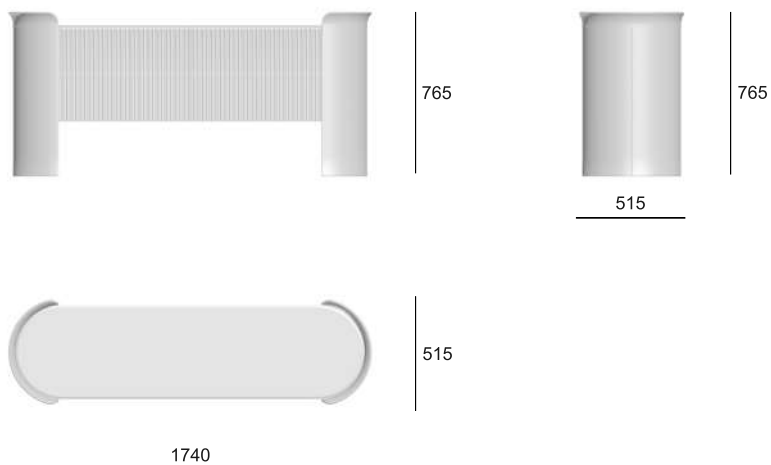

Hashtag: CFSB22-1.AU

Material: suede, leather, glass

Dimensions:

1740x515x765(h) mm

Available: from the warehouse in Saint Petersburg.

Estimated delivery time – 90 days

Description:

The Bloom sideboard from the Bed of Roses collection is a harmonious combination of natural leather and suede, a wooden case with elaborately carved flutes, and obsidian—colored glass. The design is a spectacular symbiosis of organic, smooth shapes and functionality. The doors of four sections open with a light push due to the soft and silent running of the guides, the inner surfaces of the sections are decorated with leather. Bloom is available in four color schemes and fits perfectly with all the items of the Bed of Roses and Blossoms collections.

кожа | leather Spruce_(A)
замша | suede TD_c_30

Артикул | Hashtag: CFSB22-1.WR

кожа | leather Lavagna_(A)
замша | suede TD_c_20

Bloom, FIFTYFOURMS

Комод / Sideboard

размер 1740x515x765(h) мм | sizes 1740x515x765(h) mm