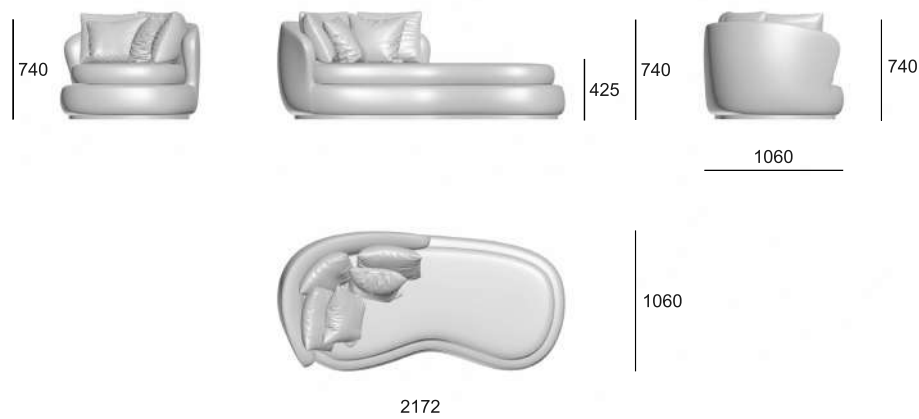

Hashtag: SFS22-1.4/L

Material: the daybed is upholstered in fabric, the set includes cushions of various sizes.

Bed dimensions:

Width/Length - 2172

Depth - 1060 mm

Hight - 720 mm

Available: from the warehouse in Saint Petersburg.

Артикул | Hashtag:
SFS22-1.10/R ; SFS22-1.10/L

букле | bouclé TM_45

Артикул | Hashtag:
SFS22-1.11/R ; SFS22-1.11/L

букле | bouclé TM_760

Aria, FIFTYFOURMS

Кушетка / Daybed

размер 2172x1060x740 (левая) | size 2172x1060x740 (left)

размер 2172x1060x740 (правая) | size 2172x1060x740 (right)