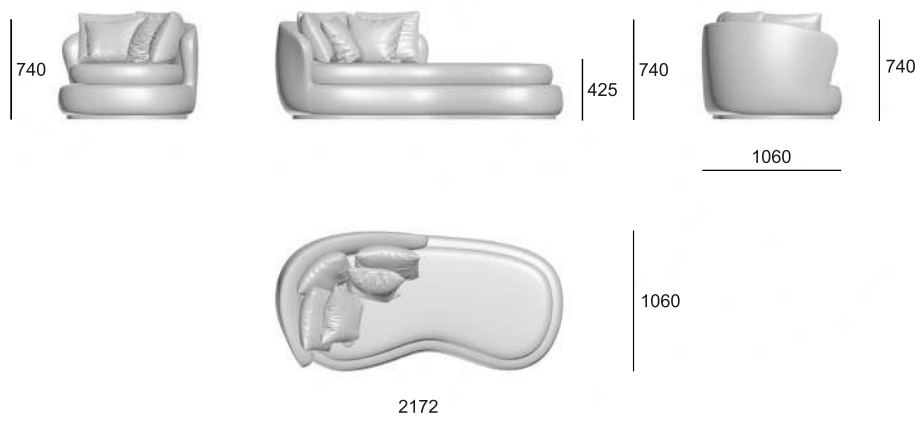

Hashtag: SFS22-1.1/L

Material: the daybed is upholstered in fabric with a leather base. The set includes cushions of various sizes.

Bed dimensions:

Width/Length - 2172

Depth - 1060 mm

Height - 720 mm

Available: from the warehouse in Saint Petersburg.

Description:

The Aria daybed celebrates the natural forms of nature. Its design reminds us that there are no right angles in nature, but rather harmonious, enveloping curves. The almost invisible base makes Aria visually weightless. Cushions of various sizes adorn the headboard and invite you to relax. Aria is available in several colours and in two orientations - left and right - for perfect integration into the interior.

Артикул | Hashtag:
SFS22-1.3/R ; SFS22-1.3/L

шенилл | chenille Toccare Concept 9
кожа | leather Aida Black Ink 1618

Aria, FIFTYFOURMS

Кушетка / Daybed

размер 2172x1060x740 (левая) | size 2172x1060x740 (left)

размер 2172x1060x740 (правая) | size 2172x1060x740 (right)