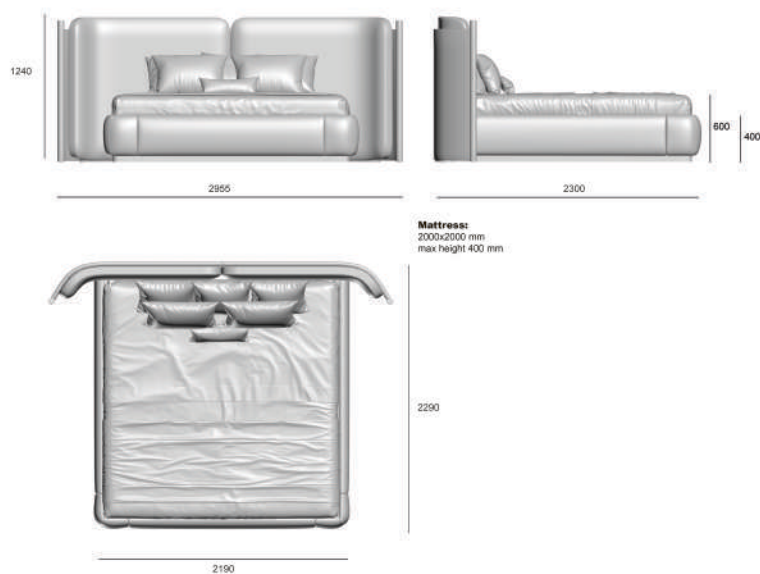

Hashtag: B24-4.003

Material: bouclé, genuine leather

Bed dimensions:

2555x2300x1240 (h) мм

2755x2300x1240 (h) мм

2955x2300x1240 (h)

Available: from the warehouse in Saint Petersburg.
Estimated delivery time – 90 days

Description: This bed is the epitome of luxury, with leather and textiles creating the perfect duo of tactile softness and visual elegance. Smooth lines and streamlined shapes give it an airy feel, while premium materials underline its status. It is not just a piece of furniture, but a harmonious centerpiece of a room, where sophisticated style and comfort merge into a single whole. The bed is available in 3 orthopaedic base sizes: 160 x 200, 180 x 200, 200 x 200 cm. The colors and textures of materials, as well as other visual characteristics of the product delivered to you, may differ from the colors and shades on the website. This is due to the peculiarities of the color rendering of the monitor / screen of your device, as well as the use of natural materials with a natural texture. The manufacturer reserves the right to change the appearance of the product without further notice.

Aquila

Кровать | Bed

габариты 2955x2300x1240 мм | dimensions 2955x2300x1240 mm

размер ортопедического основания 2000x2000 | sizes of orthopaedic base 2000x2000

-
- Производитель на свое усмотрение и без дополнительных уведомлений вправе менять внешний вид и упаковку товара.
 - The manufacturer, at its own discretion and without any notice, has the right to change the appearance and packaging of the products.